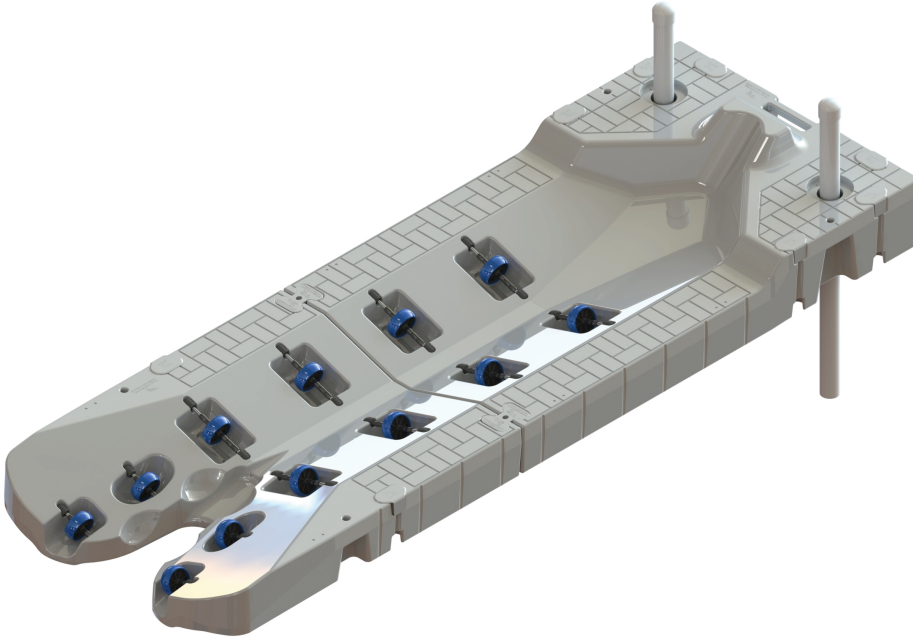

Snap Port

PWC Port

DIMENSIONS
168"x60"x15"

- ◆ 2-piece design makes transport and assembly more efficient
- ◆ Adjustable rollers allow for smooth entry and exit
- ◆ Connect to dock sections or use anchor pipes
- ◆ Integrated bow stop

Other Great Features:

- Tough, crack resistant UV inhibiting polymer ensures a long life
- Slip resistant surface
- Stainless connection points molded into the surface
- Connect to any floating or fixed dock

Tech Specs:

- **Buoyancy:**
1,750lbs / 794kg Operating Capacity
- **Weight:**
370lbs / 168kg
- **Dimensions** 168x60x15"
- **Colors Available** Light gray (custom colors by request)

Call (800) 483-5205
Email sales@snapdock.com